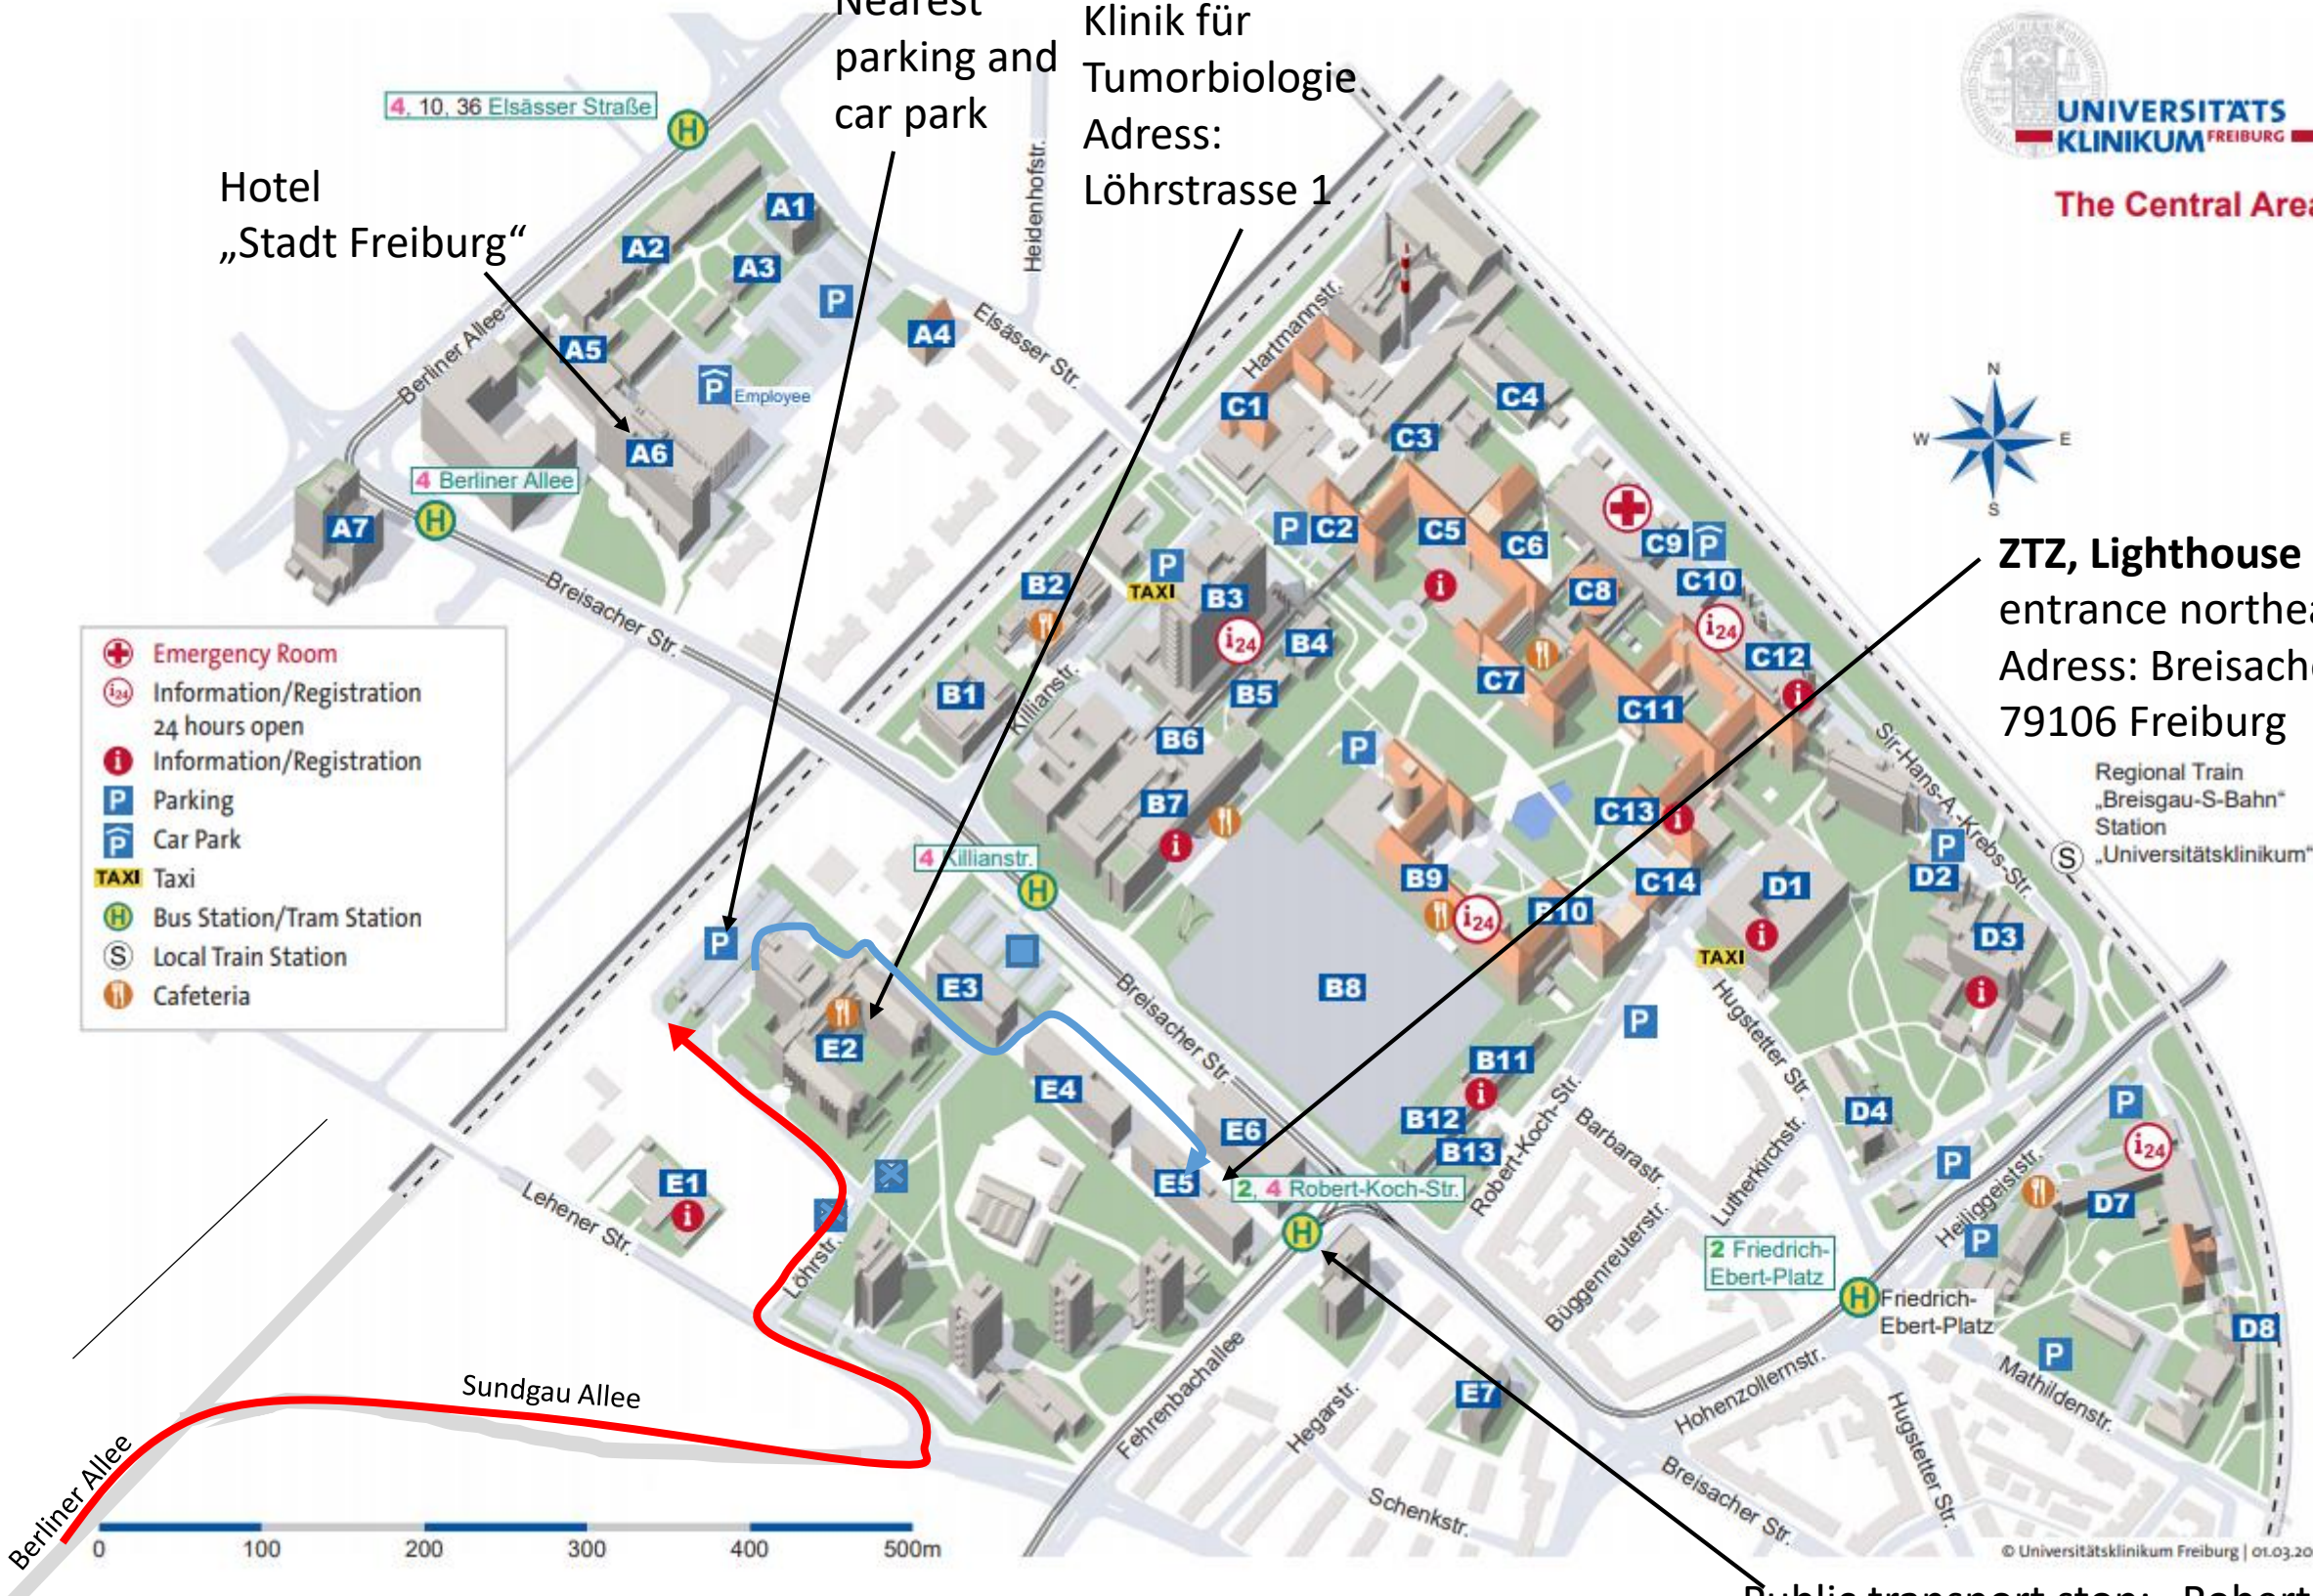

Nearest parking and car park
Klinik für Tumorbioogie
Adress: Löhrrstrasse 1

Hotel „Stadt Freiburg“

ZTZ, Lighthouse Core Facility, entrance northeast side
Adress: Breisacher Strasse 115
79106 Freiburg

-  Emergency Room
-  Information/Registration 24 hours open
-  Information/Registration
-  Parking
-  Car Park
-  Taxi
-  Bus Station/Tram Station
-  Local Train Station
-  Cafeteria

Public transport stop: „Robert-Koch-Straße“

Take the freeway A5 "Freiburg Mitte" exit. After this, the next exit will be: "Unikliniken". Tram lines 2 and 4
Then follow signs for "Tumorbioogie" or "Agentur f. Arbeit". Address: Löhrrstrasse 1 for Navis.
Use the parking there (reasonable prices). Walk to the ZTZ by following the blue line in the plan. The entrance is on the northeast side of the building. Our laboratories are on the ground floor to the left in the corridor behind the glass door. Please use the bell system there and someone will let you in.